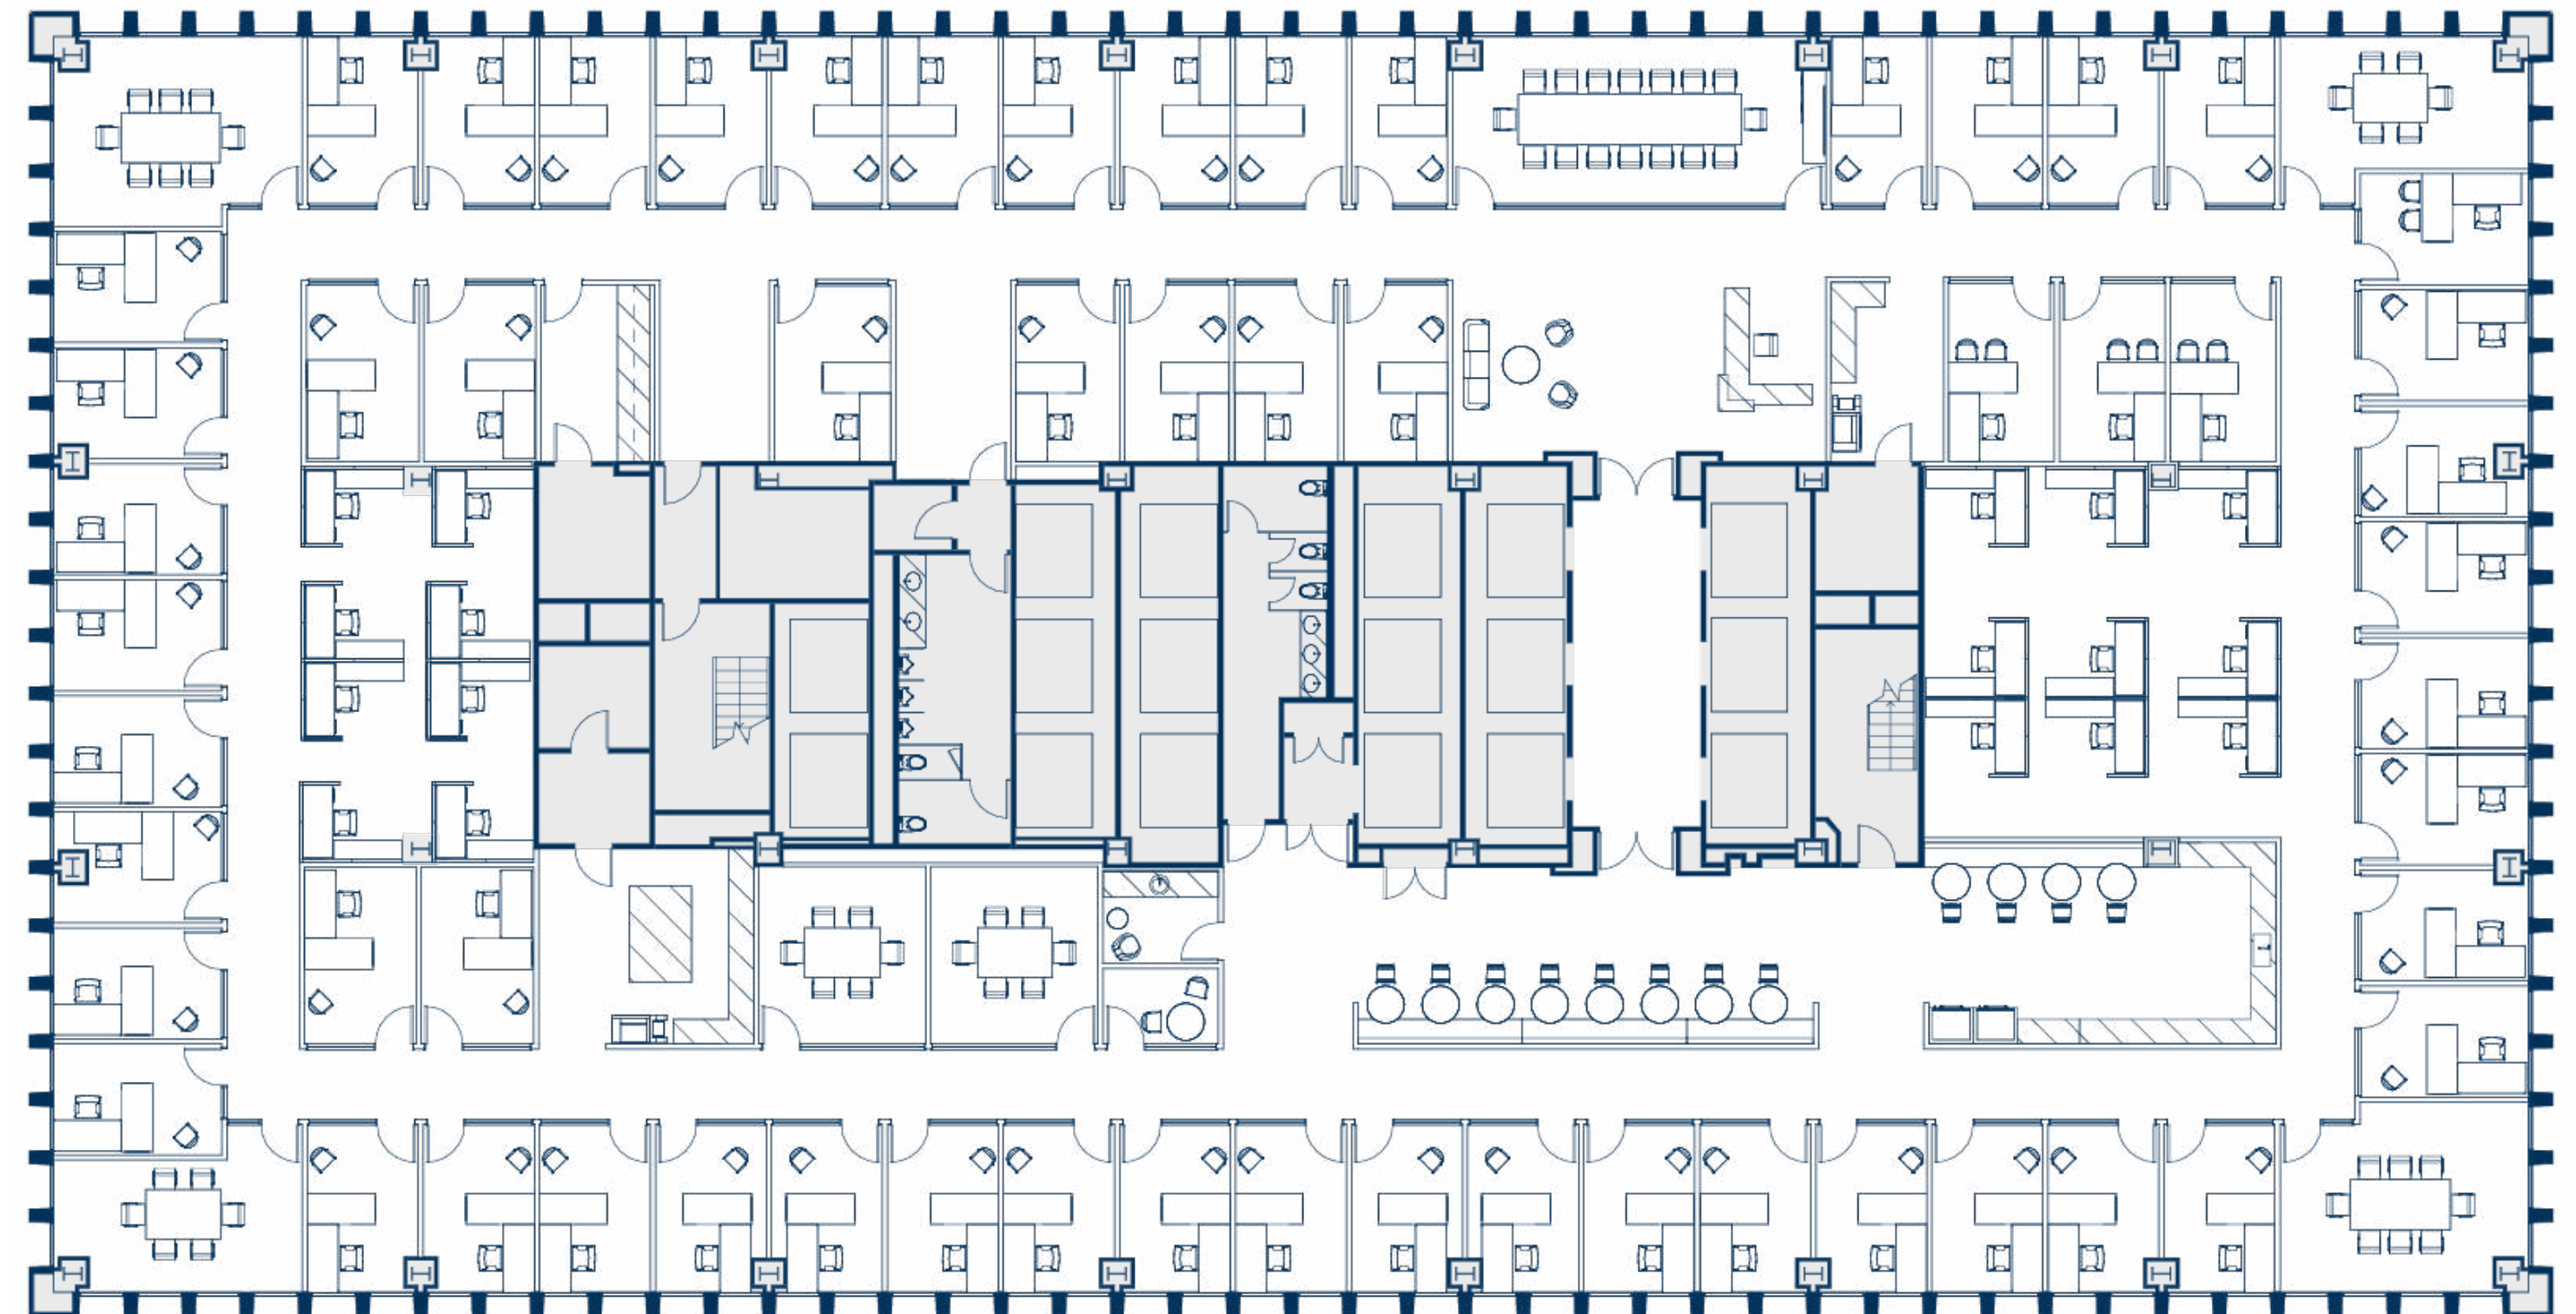

Floor 14

Suite 1400

~19,266 SQFT

Low-Rise – Hypothetical Private Office Layout

- 59 Private Offices
- 17 Workstations
- 1 Reception Area
- 2 Conference Rooms
- 6 Meeting Rooms
- 1 Break Area
- 1 Wellness Room
- 1 IT / Storage Room
- 1 Copy Room
- 1 Huddle Room

Jim Collins

jcollins@shorenstein.com

(415) 352-7239

Lic. #00860991

Tom McDonnell

tmcdonnell@shorenstein.com

(415) 772-7086

Lic. #01011145

DAVIS STREET

50 California St. San Francisco, CA 94104