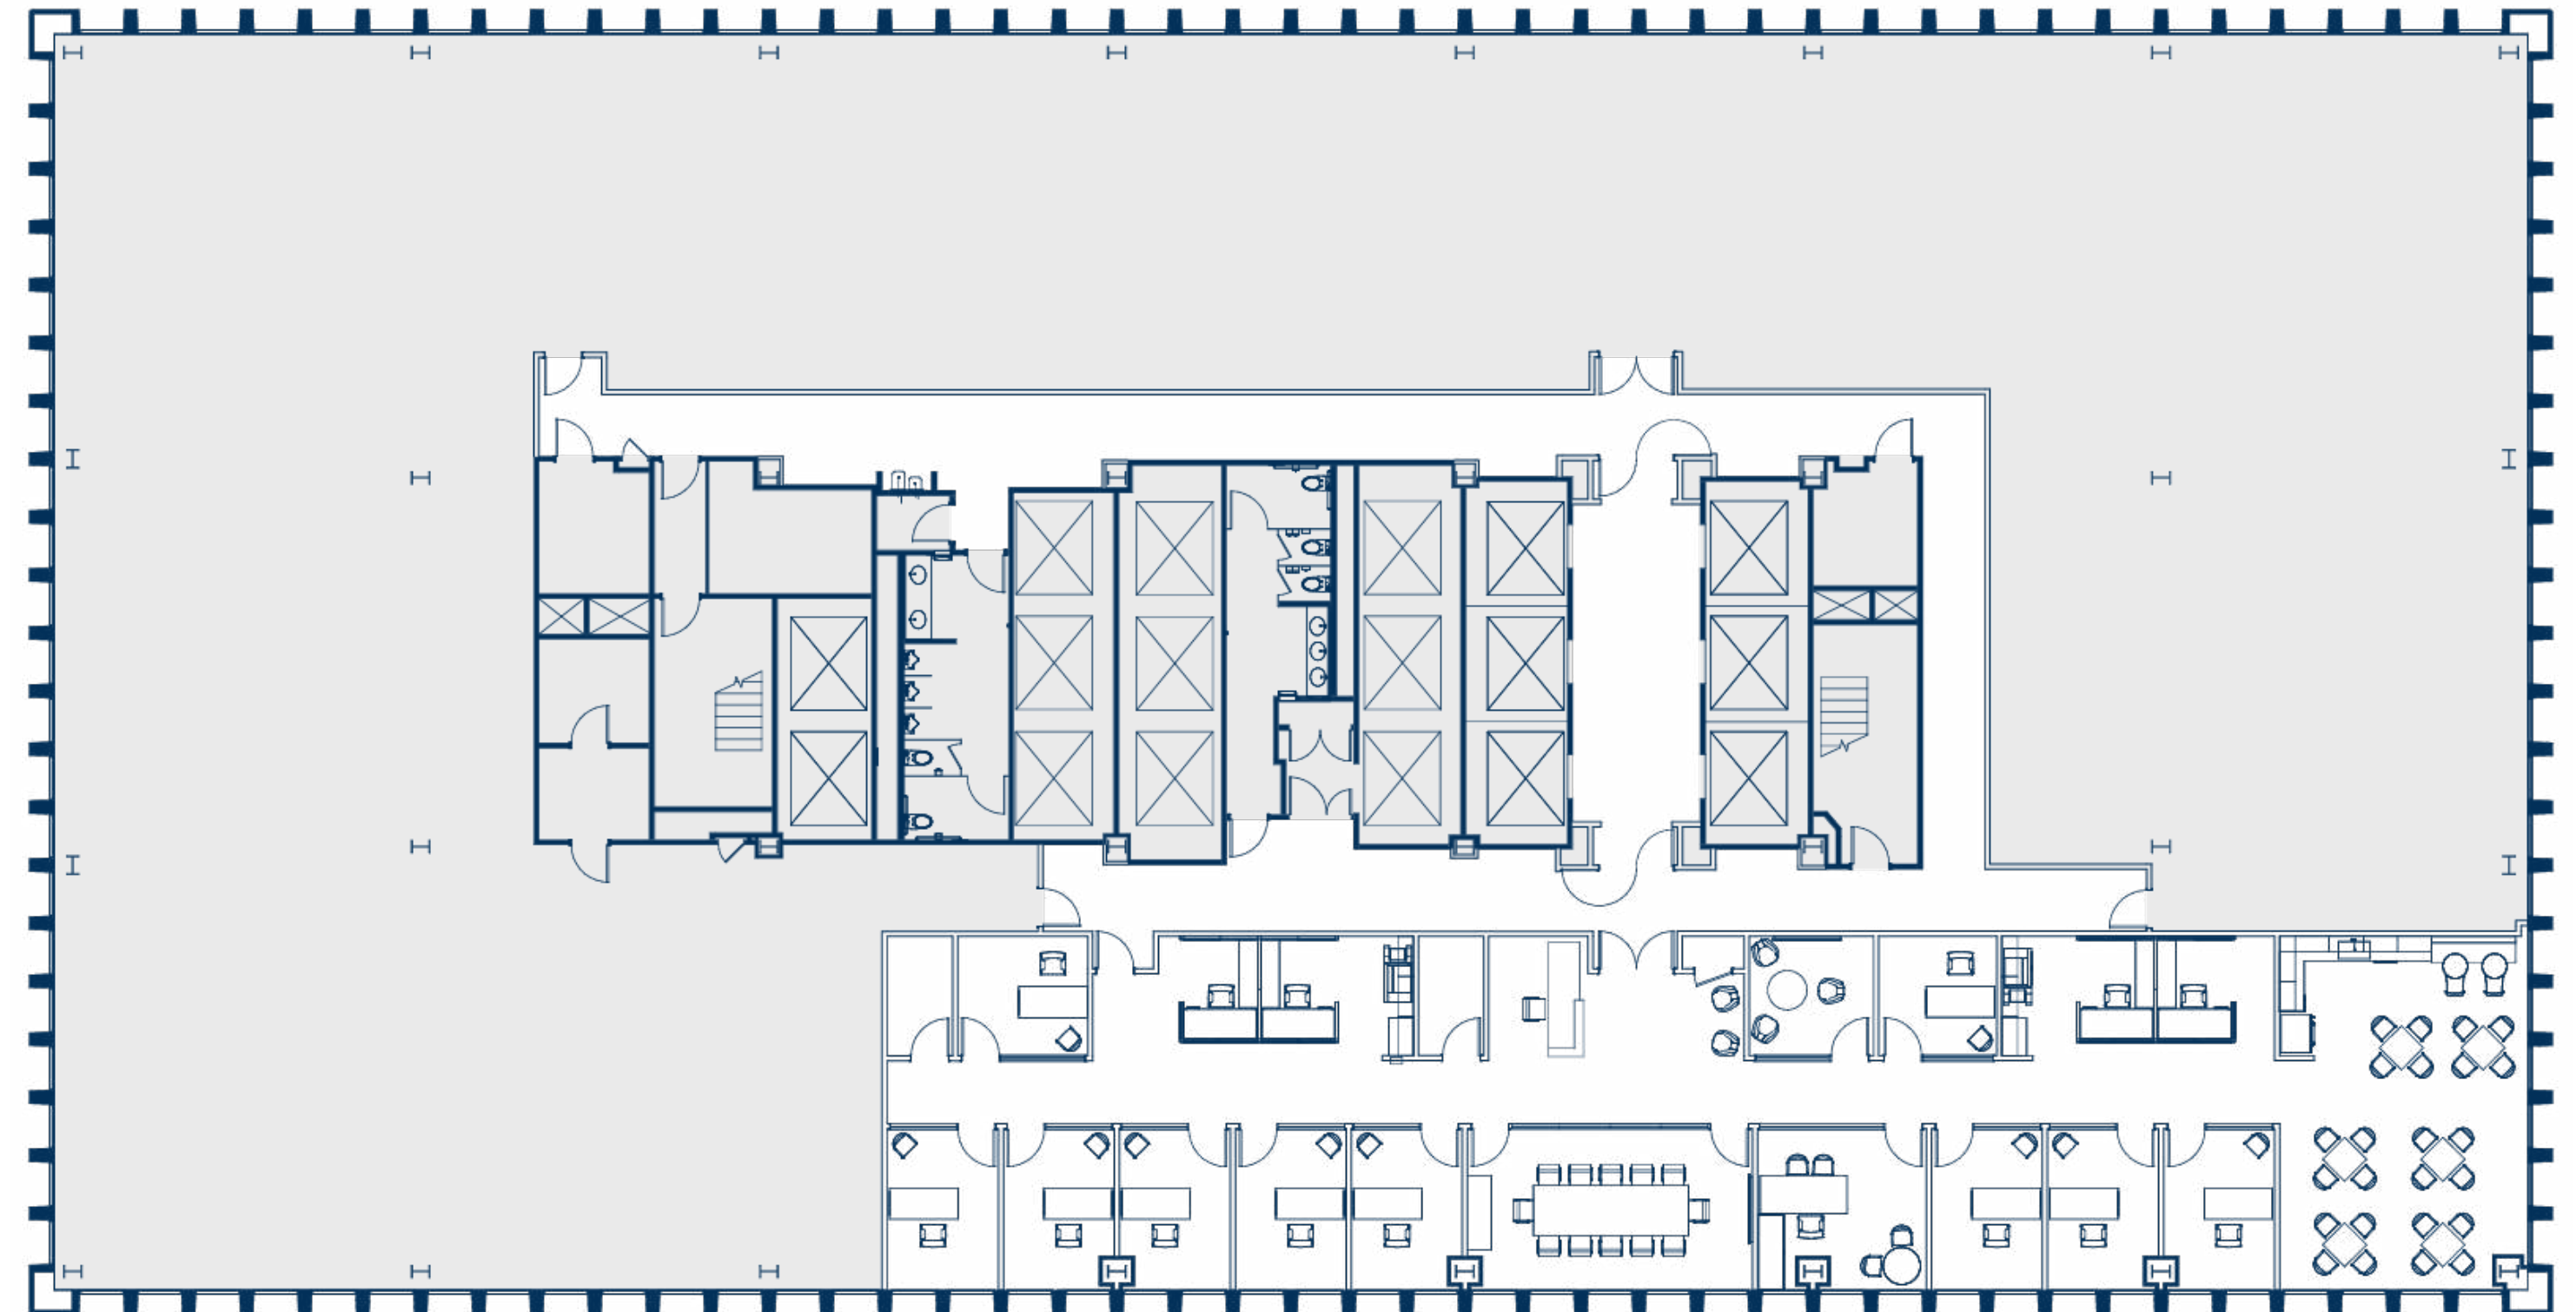

Floor 6

Suite 650

~4,604 SQFT

Low-Rise – Spec Suite

Jim Collins

jcollins@shorenstein.com

(415) 352-7239

Lic. #00860991

Tom McDonnell

tmcdonnell@shorenstein.com

(415) 772-7086

Lic. #01011145

DAVIS STREET

←N

50 California St. San Francisco, CA 94104